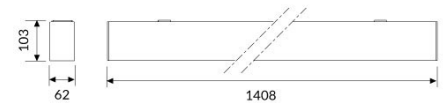

ARKEON HIGH EFFICIENCY CLD

Direct emission with CLD technology diffuser. UGR<16

CODE		FLUX	SIZE	CERTIFICATIONS
46DR24CLDK4EM	24W 4000K	2422lm	1408mm	    

Optic

Direct emission with CLD technology diffuser (collimated diffuser UGR<16).