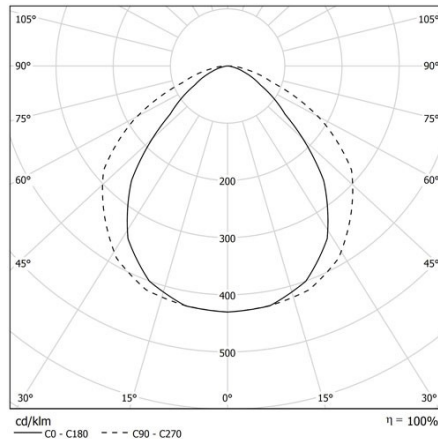

ARKEON HIGH EFFICIENCY CLD

Direct emission with CLD technology diffuser. UGR<16

CODE		FLUX	SIZE	CERTIFICATIONS
46DR24CLDK4EM	24W 4000K	2422lm	1408mm	    

Optic

Direct emission with CLD technology diffuser (collimated diffuser UGR<16).